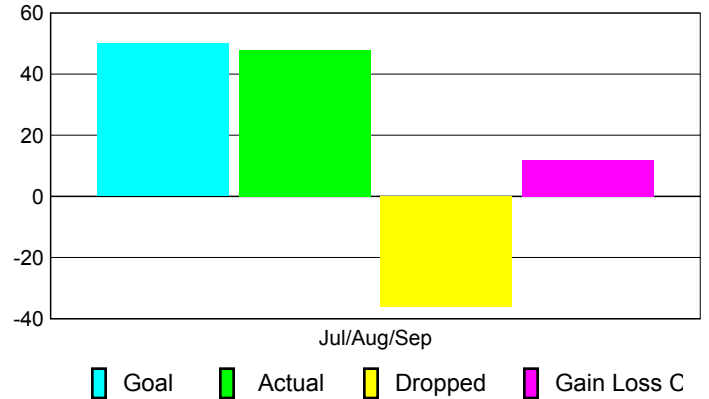

Membership Results 2010-2011

Goal, New, Dropped, Gain/Loss