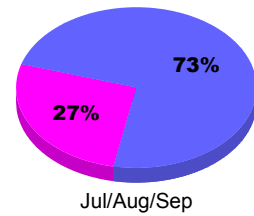

**Membership Results
2010-2011**

**Membership
2009-2010**

Month	Net Memb Goal	Actual New Memb	Actual Dropped Memb	Gain/Loss of Memb	Gain/Loss of Memb
Jul/Aug/Sep	50	48	-36	12	6
Totals	50	48	-36	12	6

Membership Results 2010-2011

Goal, New, Dropped, Gain/Loss

Comparison of Membership Gain/Loss

Current Year Compared to the Previous Year

Gender Comparison 2010-2011

■ Male ■ Female